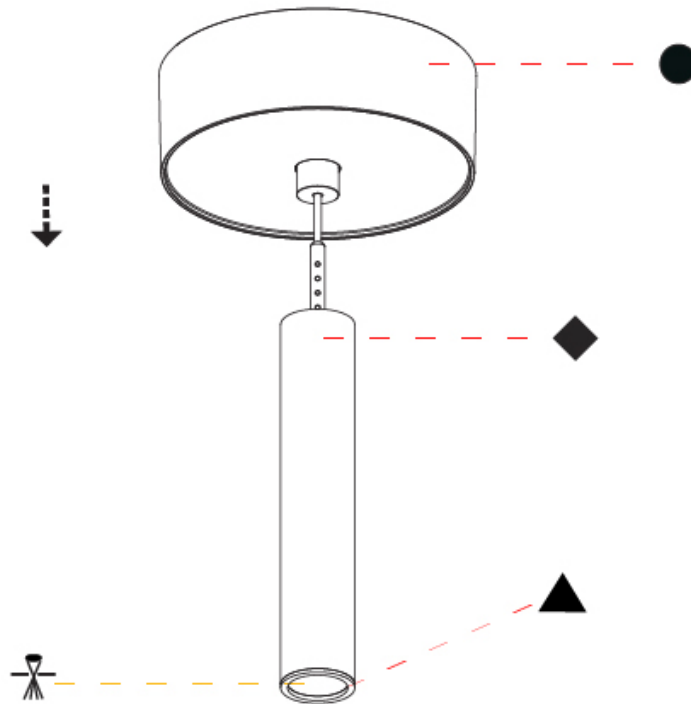

Shape: Cylinder
 Diameter (mm): 28
 Diameter (in): 1 1/8
 Height (mm): 150
 Height (in): 11 13/16
 Max. Overall Height (mm): 2150
 Max. Overall Height (in): 84 5/8
 Light Distribution: Downlight
 Weight (kg): 0.422
 Weight (lbs): 0.93
 Diffuser: Shine Ring - Opal / Yellow / Orange / Red / Blue / Green
 Fixture Finish: SSR / BKV / CWI / CRY / HAB / UFT / ITA / RUA / FTG / MYG / LOD / PUS / FRO / FUP / KIA / POP / BLS / SPG / MEY / GOH / GUM / CHC / COM / ABZ / JAG / OBR / MOS / ROR
 Fixture Material: Aluminum
 Cable Details: 2000mm or 4000mm Cable - Color 01 to 10

OPTICAL

Optic°: 24 / 32 / 58

RATINGS AND CERTIFICATIONS

Certified By: Certified for North American Standards
 IP rating: IP20

HANGOVER PLUG SHINE MONOPOINT SURFACE CANOPY SUSPENSION

A30847-

| |
|-----------|
| PROJECT |
| TYPE |
| SPECIFIER |
| QUANTITY |
| DATE |

Shape: Cylinder
 Diameter (mm): 28
 Diameter (in): 1 1/8
 Height (mm): 300
 Height (in): 11 13/16
 Max. Overall Height (mm): 2300
 Max. Overall Height (in): 90 7/16
 Light Distribution: Downlight
 Weight (kg): 0.63
 Weight (lbs): 1.39
 Diffuser: Shine Ring - Opal / Yellow / Orange / Red / Blue / Green
 Fixture Finish: SSR / BKV / CWI / CRY / HAB / UFT / ITA / RUA / FTG / MYG / LOD / PUS / FRO / FUP / KIA / POP / BLS / SPG / MEY / GOH / GUM / CHC / COM / ABZ / JAG / OBR / MOS / ROR
 Fixture Material: Aluminum
 Cable Details: 2000mm or 4000mm Black Cable