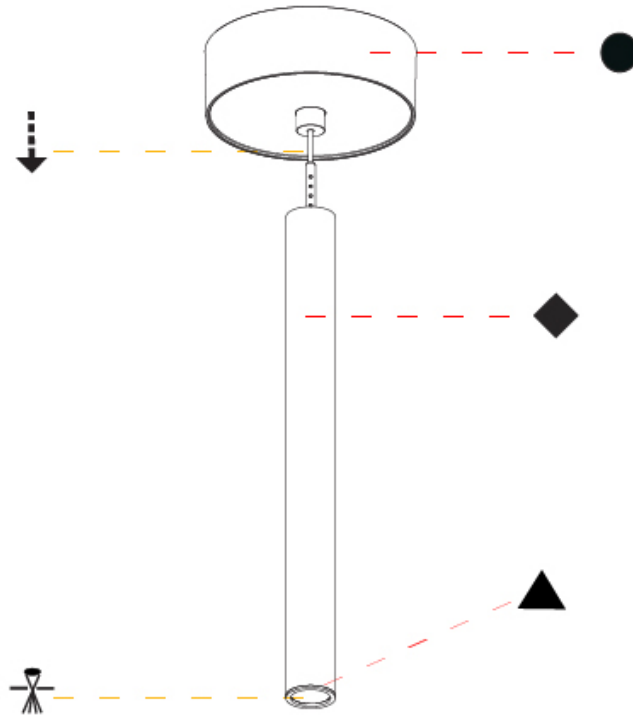

Shape: Cylinder
 Diameter (mm): 28
 Diameter (in): 1 1/8
 Height (mm): 300
 Height (in): 11 13/16
 Max. Overall Height (mm): 2300
 Max. Overall Height (in): 90 7/16
 Light Distribution: Downlight
 Weight (kg): 0.63
 Weight (lbs): 1.39
 Diffuser: Shine Ring - Opal / Yellow / Orange / Red / Blue / Green
 Fixture Finish: SSR / BKV / CWI / CRY / HAB / UFT / ITA / RUA / FTG / MYG / LOD / PUS / FRO / FUP / KIA / POP / BLS / SPG / MEY / GOH / GUM / CHC / COM / ABZ / JAG / OBR / MOS / ROR
 Fixture Material: Aluminum
 Cable Details: 2000mm or 4000mm Black Cable

OPTICAL

Optic°: 24 / 32 / 58

RATINGS AND CERTIFICATIONS

Certified By: Certified for North American Standards
 IP rating: IP20

HANGOVER PLUG SHINE MONOPOINT SURFACE CANOPY SUSPENSION

A30848-

| |
|-----------|
| PROJECT |
| TYPE |
| SPECIFIER |
| QUANTITY |
| DATE |

A

| | |
|-----------|-------|
| PROJECT | _____ |
| TYPE | _____ |
| SPECIFIER | _____ |
| QUANTITY | _____ |
| DATE | _____ |

HANGOVER PLUG SHINE MONOPOINT SURFACE CANOPY SUSPENSION

A30849-

| | | | | | | | |
|-------------|-------------|-----------|------------|----------|---------|------------|---------|
| base number | Color | Finishes | Finishes | Finishes | Lens | Shine Ring | Cable |
| | Temperature | (Diamond) | (Triangle) | (Circle) | Options | | Options |