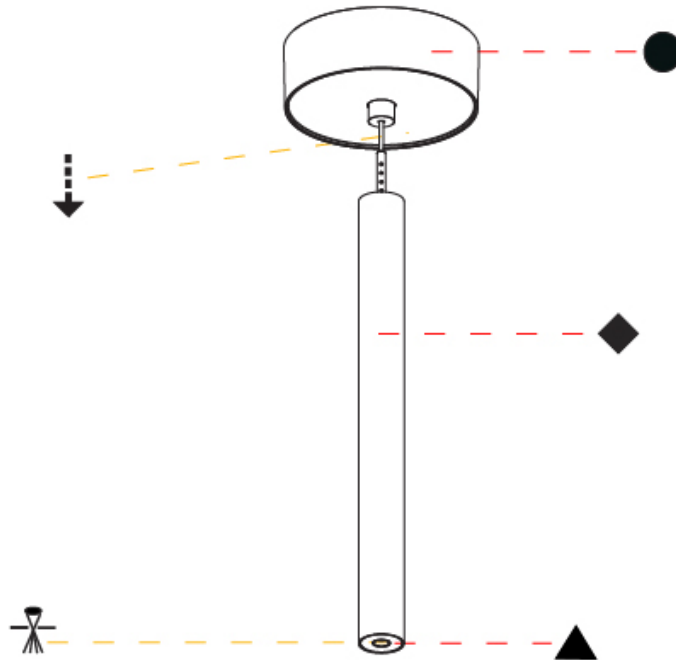

Shape: Cylinder
 Diameter (mm): 28
 Diameter (in): 1 1/8
 Height (mm): 300
 Height (in): 11 13/16
 Max. Overall Height (mm): 2300
 Max. Overall Height (in): 90 3/16
 Light Distribution: Downlight
 Weight (kg): 0.75
 Weight (lbs): 1.65
 Fixture Finish: [SSR / BKV / CWI / CRY / HAB / UFT / ITA / RUA / FTG / MYG / LOD / PUS / FRO / FUP / KIA / POP / BLS / SPG / MEY / GOH / GUM / CHC / COM / ABZ / JAG / OBR / MOS / ROR](#)
 Fixture Material: Aluminum
 Cable Details: [2000mm or 4000mm Black Cable](#)

OPTICAL

Optic°: [24 / 32 / 34 / 55 / 58](#)

RATINGS AND CERTIFICATIONS

Certified By: Certified for North American Standards
 IP rating: IP20

HANGOVER PLUG MONOPOINT SURFACE CANOPY SUSPENSION

A30845-

| |
|-----------|
| PROJECT |
| TYPE |
| SPECIFIER |
| QUANTITY |
| DATE |

Shape: Cylinder
 Diameter (mm): 28
 Diameter (in): 1 1/8
 Height (mm): 450
 Height (in): 17 11/16
 Max. Overall Height (mm): 2450
 Max. Overall Height (in): 96 7/16
 Light Distribution: Downlight
 Weight (kg): 0.504
 Weight (lbs): 1.11
 Fixture Finish: [SSR / BKV / CWI / CRY / HAB / UFT / ITA / RUA / FTG / MYG / LOD / PUS / FRO / FUP / KIA / POP / BLS / SPG / MEY / GOH / GUM / CHC / COM / ABZ / JAG / OBR / MOS / ROR](#)
 Fixture Material: Aluminum
 Cable Details: [2000mm or 4000mm Black Cable](#)