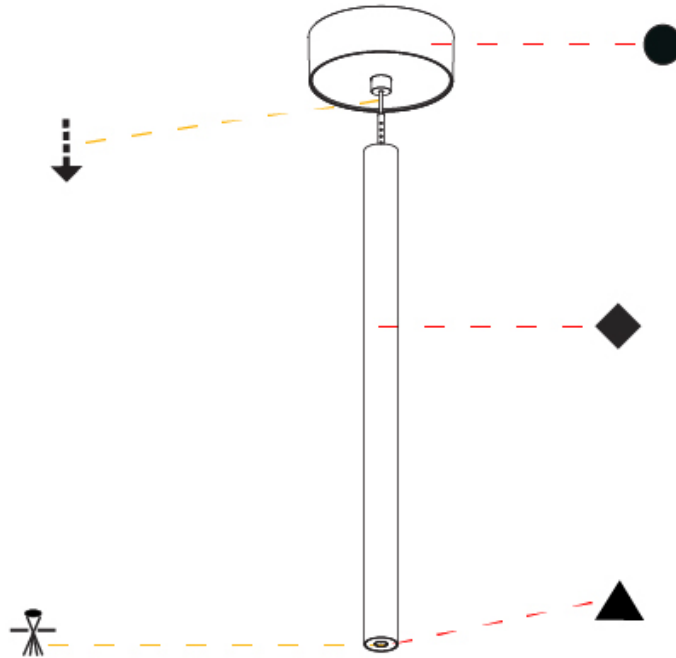

Shape: Cylinder
 Diameter (mm): 28
 Diameter (in): 1 1/8
 Height (mm): 450
 Height (in): 17 11/16
 Max. Overall Height (mm): 2450
 Max. Overall Height (in): 96 7/16
 Light Distribution: Downlight
 Weight (kg): 0.504
 Weight (lbs): 1.11
 Fixture Finish: [SSR / BKV / CWI / CRY / HAB / UFT / ITA / RUA / FTG / MYG / LOD / PUS / FRO / FUP / KIA / POP / BLS / SPG / MEY / GOH / GUM / CHC / COM / ABZ / JAG / OBR / MOS / ROR](#)
 Fixture Material: Aluminum
 Cable Details: [2000mm or 4000mm Black Cable](#)

OPTICAL

Optic°: [24 / 32 / 34 / 55 / 58](#)

RATINGS AND CERTIFICATIONS

Certified By: Certified for North American Standards
 IP rating: IP20

HANGOVER PLUG MONOPOINT SURFACE CANOPY SUSPENSION

A30846-

| |
|-----------|
| PROJECT |
| TYPE |
| SPECIFIER |
| QUANTITY |
| DATE |